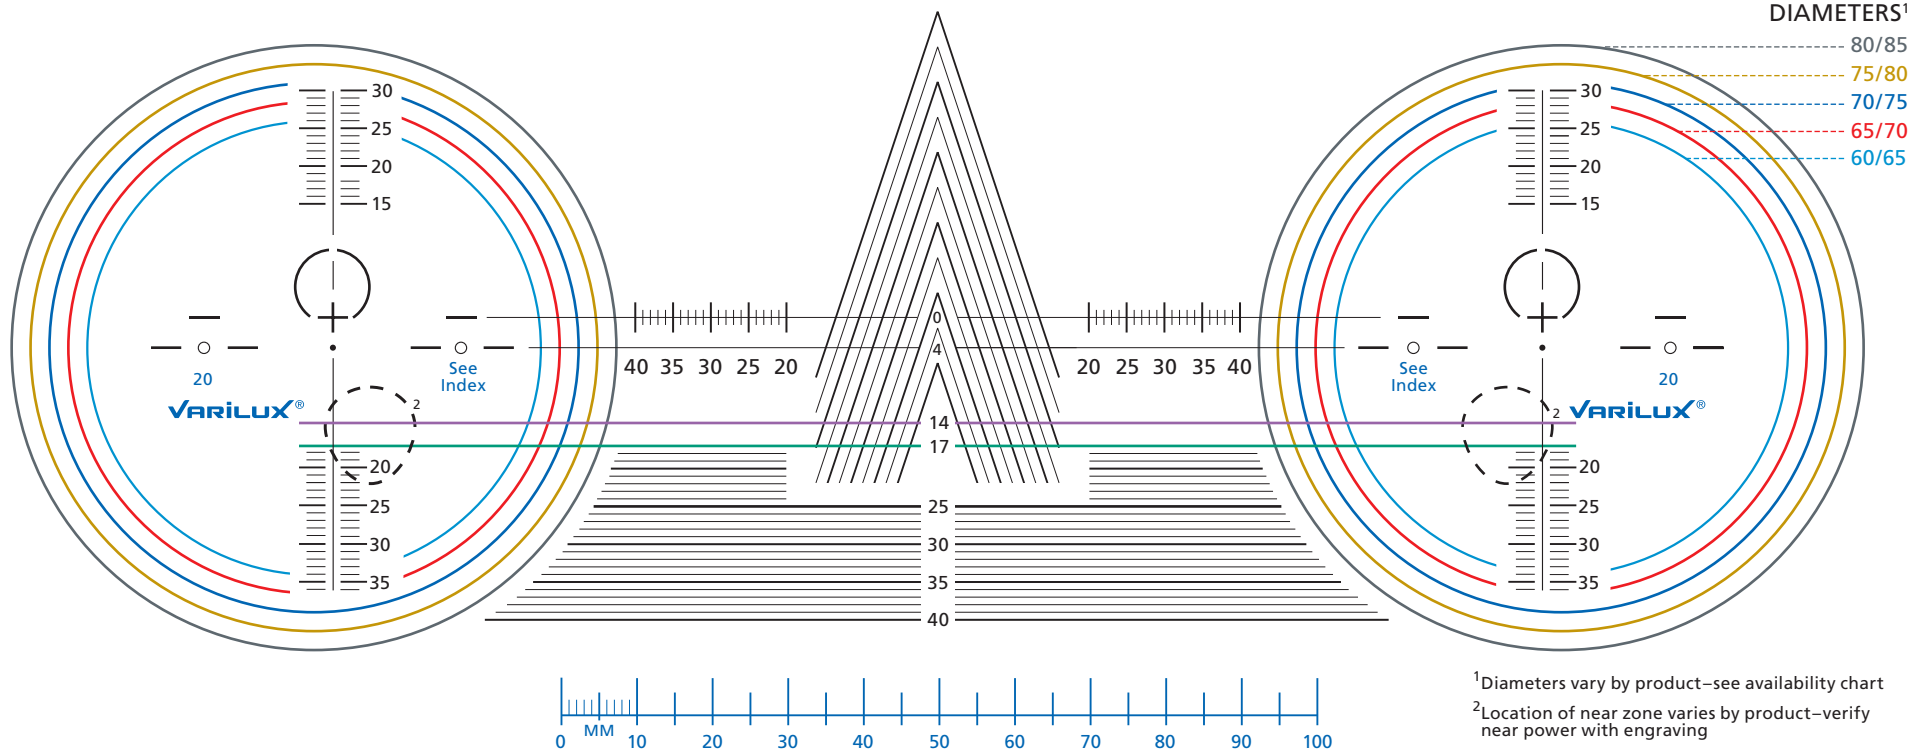

VARILUX® CUTOUT CHART

Minimum Fitting Height 14mm

Please verify correct size with a ruler

PRINTING INSTRUCTIONS

To print this measuring chart at the correct size from Acrobat Reader:

1. Go to **File**, then select **Print**
2. Under **Page Sizing & Handling** options, select **Actual Size**
3. Click on **Print** button to print

Note: Chart measurements will be incorrect if "Fit" or other page-scaling options are selected. It is recommended to verify the printed chart is the correct size with a ruler.