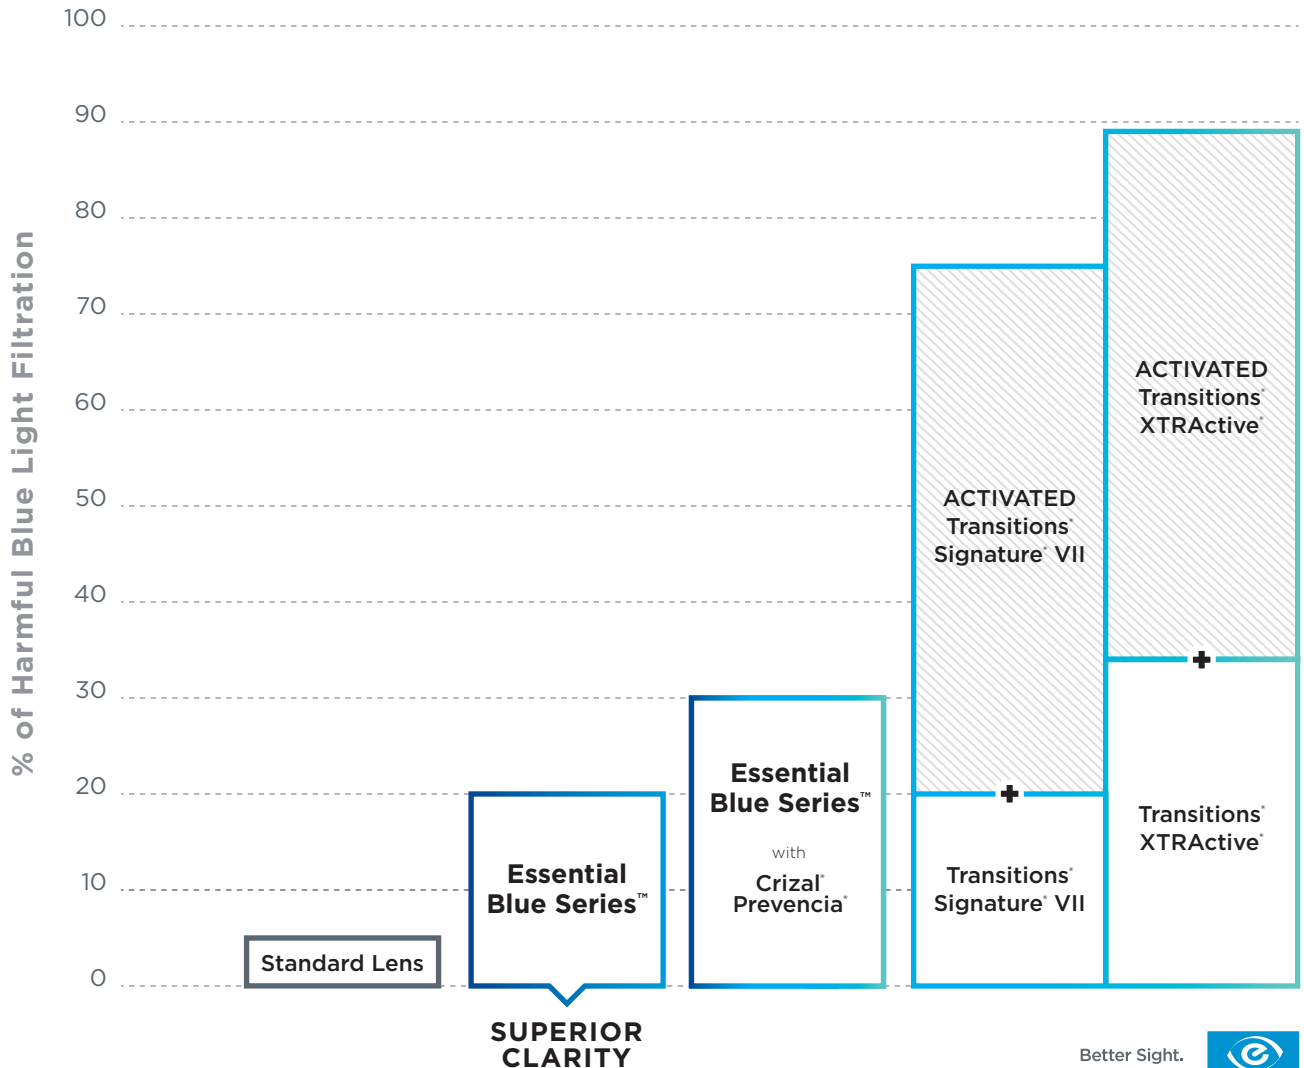

ESSILOR'S EXPANDED PORTFOLIO OF HARMFUL BLUE LIGHT PROTECTION

Patients who upgrade from a standard lens enjoy greater protection.

Better Sight.
Better Life.

ESSENTIAL BLUE SERIES™

Now you have the option to offer *Essential Blue Series* lenses with the following products.

	PRODUCTS	ESSENTIAL BLUE SERIES	Standard Lens
SINGLE VISION LENSES	Traditional Single Vision	●	●
	VARILUX LENSES		
	Varilux® X Series™	●	●
	Varilux® S Series™	●	●
	Varilux® Physio® W3+	●	●
	Varilux Comfort® W2+	●	●
	Varilux Physio DRx™	●	●
	Varilux Comfort DRx™	●	●
	Varilux Physio®	●	●
	Varilux Comfort®	●	●
ESSILOR PROGRESSIVE LENSES	Essilor Ideal®	●	●
	Essilor Ideal® Short	●	●
	Essilor Ideal® Fit	●	●
	Essilor Ideal® Advanced	●	●
	Essilor Ideal® Advanced Wrap	●	●
	Essilor ideal® Advanced Fit	●	●
	Essilor Ideal® Sport	●	●
	Essilor Ideal® Computer	●	●
	Essilor Ideal® Driving	●	●
	Essilor Ovation® Digital	●	●
	Essilor Natural® Digital	●	●
	Essilor SmallFit® Digital	●	●
	Essilor Adaptar® Digital	●	●
	Essilor Adaptar® Short Digital	●	●
	Essilor Brillenz™	●	●
	Essilor Brillenz™ Short	●	●